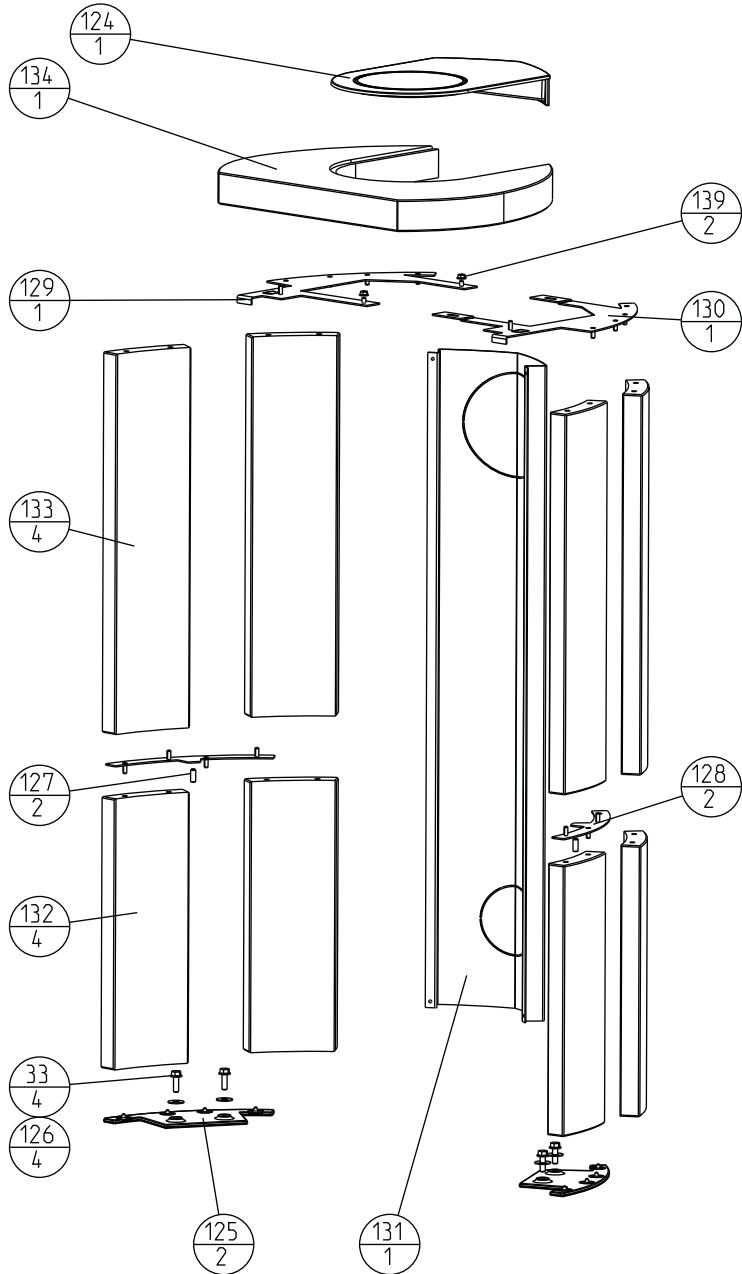

Partlist, Jøtul F 160

Jøtul AS  
Fredrikstad, Norway

Draw. no:  
900129-P14

Date:  
11.06.2015

F 164 / F 165

Partlist, Jøtul F 160		
Jøtul AS Fredrikstad, Norway	Draw. no: 900129-P14	Date: 11.06.2015