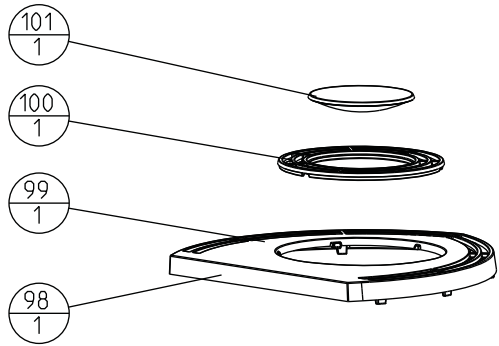

Partlist, Jøtul F 160

Jøtul AS  
Fredrikstad, Norway

Draw. no:  
900129-P14

Date:  
11.06.2015

F 164 / F 165

Partlist, Jøtul F 160		
Jøtul AS Fredrikstad, Norway	Draw. no: 900129-P14	Date: 11.06.2015