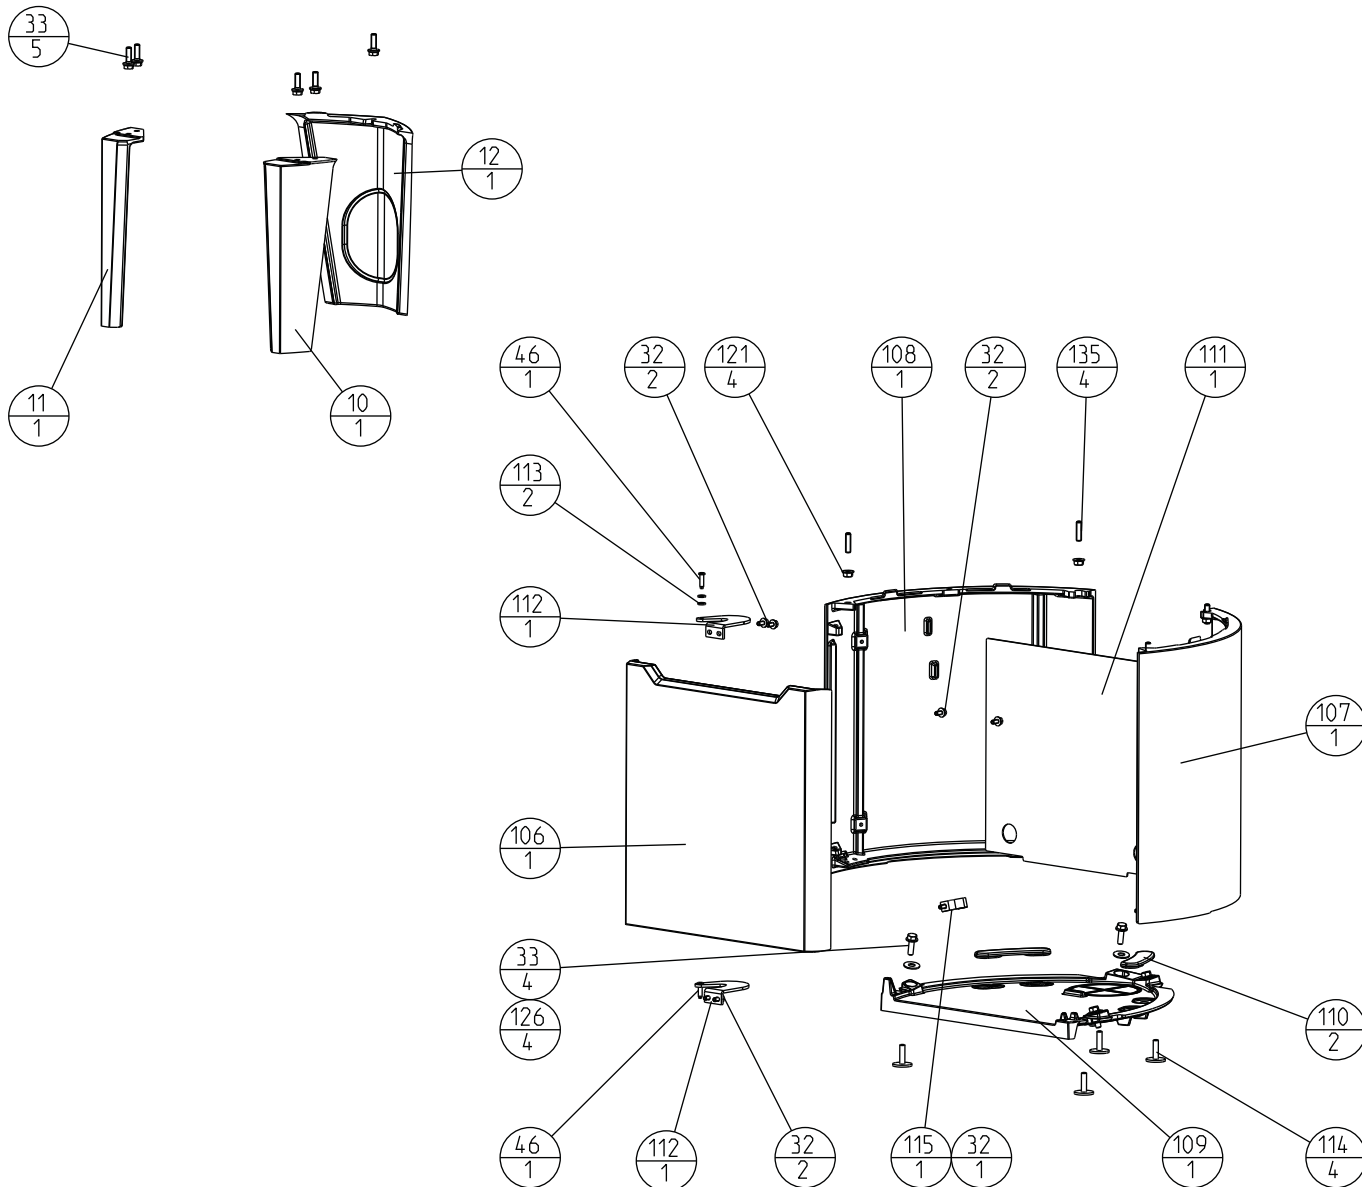

F 162 / F 163

F 164 / F 165

F 166 / F 167

Partlist, Jøtul F 160

Jøtul AS Fredrikstad, Norway	Draw. no: 900129-P14	Date: 11.06.2015