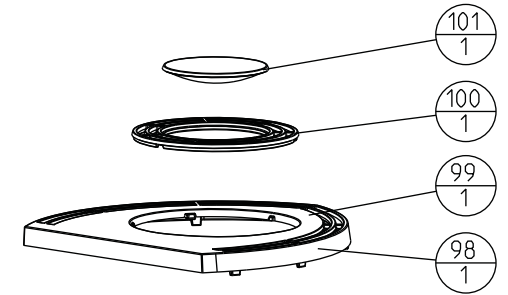

Partlist, Jøtul F 160

Jøtul AS  
Fredrikstad, Norway

Draw. no:  
900129-P14

Date:  
11.06.2015

F 164 / F 165

Partlist, Jøtul F 160		
Jøtul AS Fredrikstad, Norway	Draw. no: 900129-P14	Date: 11.06.2015